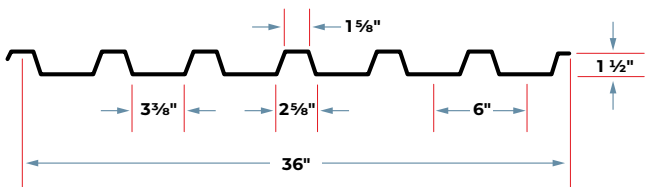

COMMON PROFILES

ROOF DECK

B-DECK OPTIONS: VENTED, HANGER TABS

1" ROOF DECK

N-DECK OPTIONS: INTERLOCKING SIDELAP

COMPOSITE DECK

1.5" COMPOSITE DECK OPTIONS: VENTED, HANGER TABS

2" COMPOSITE DECK OPTIONS: VENTED, HANGER TABS

3" COMPOSITE DECK

FORM DECK

9/16" FORM DECK

1" FORM DECK OPTIONS: VENTED

1.5" FORM DECK OPTIONS: VENTED, HANGER TABS

CSM Metal Deck

8660 Lambright Road, Houston, TX 77075 / metaldecking.com

info@metaldecking.com / 1-866-553-0373