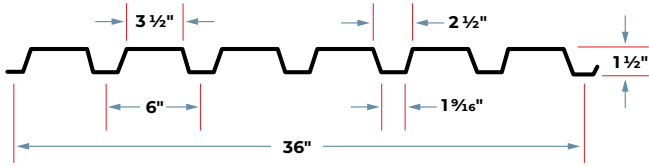

CSM METAL DECK

B-DECK • N-DECK • 1" ROOF DECK
1.5" COMPOSITE DECK • 2" COMPOSITE DECK • 3" COMPOSITE DECK
9/16" FORM DECK • 1" FORM DECK • 1.5" FORM DECK

ORDER TODAY FOR QUICK DELIVERY

713-991-2202 • 1-866-553-0373 • metaldecking.com

COMMON PROFILES

ROOF DECK

B-DECK OPTIONS: VENTED, HANGER TABS

1" ROOF DECK

N-DECK OPTIONS: INTERLOCKING SIDELAP

COMPOSITE DECK

1.5" COMPOSITE DECK OPTIONS: VENTED, HANGER TABS

2" COMPOSITE DECK OPTIONS: VENTED, HANGER TABS