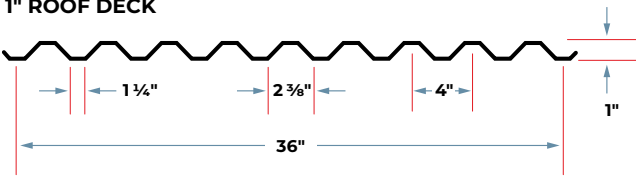

CSM METAL DECK

B-DECK • N-DECK • 1" ROOF DECK
1.5" COMPOSITE DECK • 2" COMPOSITE DECK • 3" COMPOSITE DECK
9/16" FORM DECK • 1" FORM DECK • 1.5" FORM DECK

ORDER TODAY FOR QUICK DELIVERY

713-991-2202 • 1-866-553-0373 • metaldecking.com

COMMON PROFILES

ROOF DECK

B-DECK OPTIONS: VENTED, HANGER TABS

1" ROOF DECK

N-DECK OPTIONS: INTERLOCKING SIDELAP

COMPOSITE DECK

1.5" COMPOSITE DECK OPTIONS: VENTED, HANGER TABS

2" COMPOSITE DECK OPTIONS: VENTED, HANGER TABS