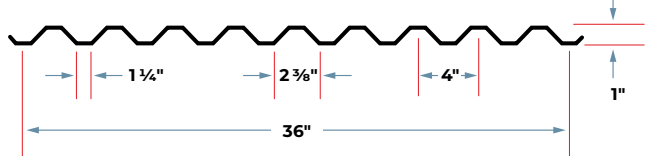

COMMON PROFILES

ROOF DECK

B-DECK OPTIONS: VENTED, HANGER TABS

1" ROOF DECK

N-DECK OPTIONS: INTERLOCKING SIDELAP

COMPOSITE DECK

1.5" COMPOSITE DECK OPTIONS: VENTED, HANGER TABS

2" COMPOSITE DECK OPTIONS: VENTED, HANGER TABS

3" COMPOSITE DECK

FORM DECK

9/16" FORM DECK

1" FORM DECK OPTIONS: VENTED

1.5" FORM DECK OPTIONS: VENTED, HANGER TABS

CSM Metal Deck

8660 Lambright Road, Houston, TX 77075 / metaldecking.com

info@metaldecking.com / 1-866-553-0373